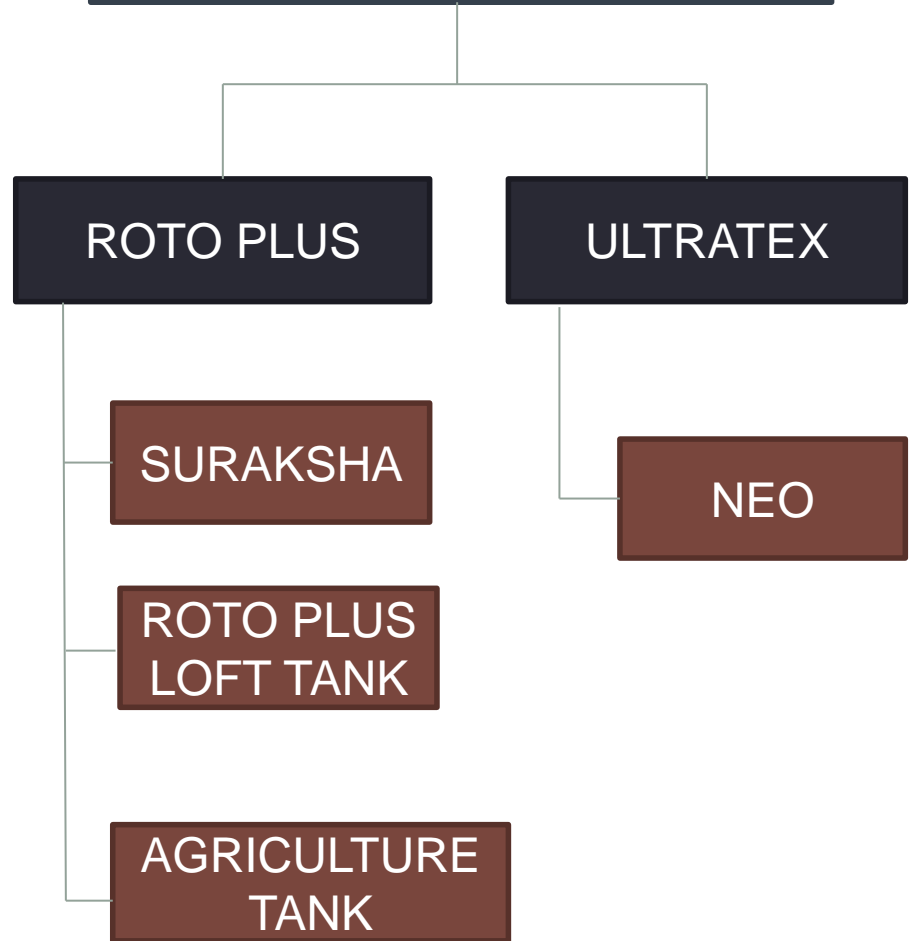

ULTRATEX

PIPES

WATER TANK

WATER TANK

ROTO PLUS TANK

SURAKSHA
3 LAYER

SURAKSHA SHEEN
4 LAYER

SURAKSHA PLUS
5 LAYER

SURAKSHA ADVANCE
6 LAYER

ULTRATEX TANK

NEO
5 LAYER FOAM

NEOPLUS
6 LAYER FOAM

NEO PRIME
7 LAYER FOAM

NEO ULTRA
7 LAYER DUAL FOAM

WATER TANK DESING

SURAKSHA TANK

NEO TANK